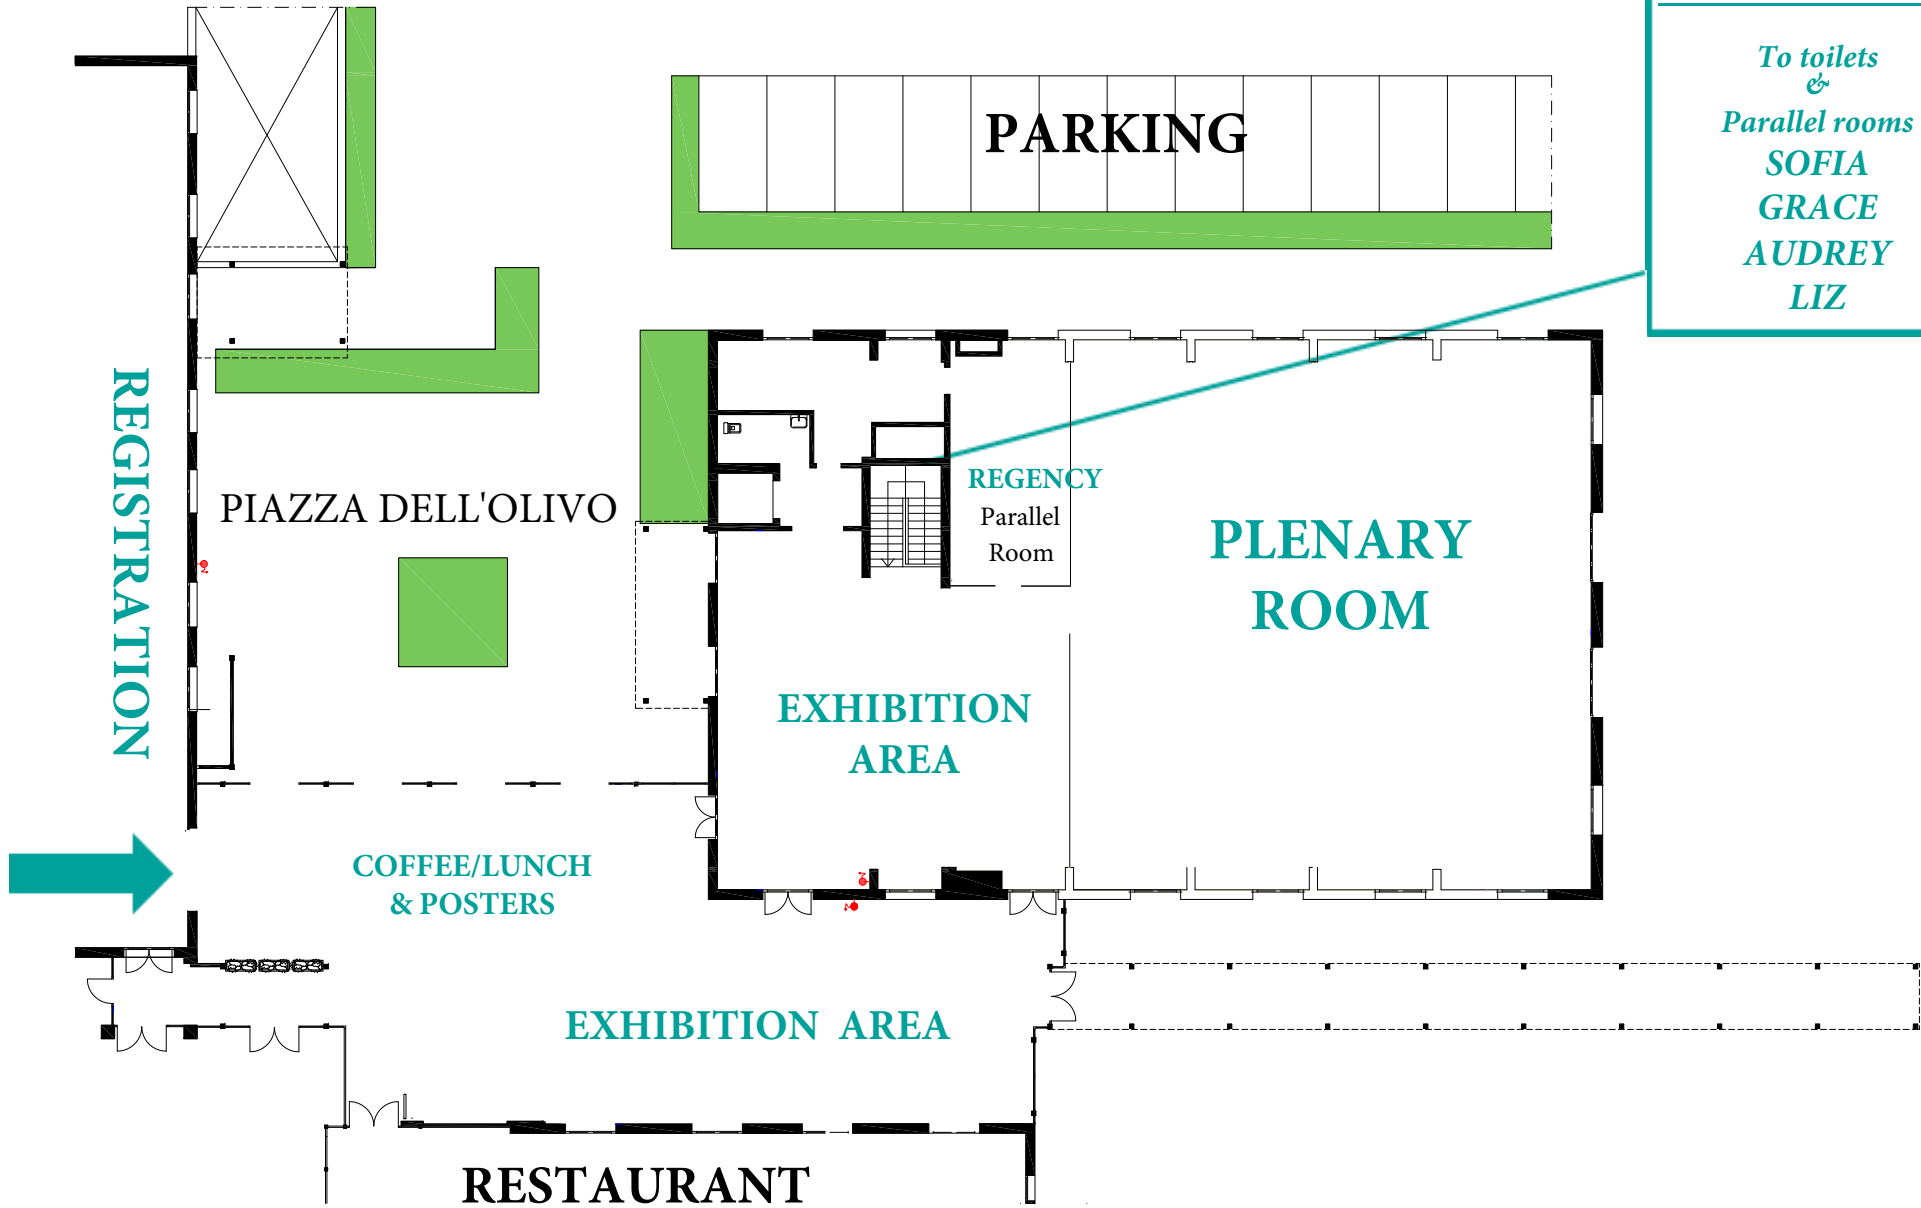

DOWNSTAIRS
*To parallel room
SYDNEY*

RECEPTION
(Thursday 18:30-21:00)

TURN RIGHT
To toilets
EXHIBITION AREA
PLENARY ROOM
&
Parallel rooms
REGENCY
SOFIA
GRACE
AUDREY
LIZ

REGISTRATION

EXHIBITION AREA

Main entrance

SAVOIA HOTEL REGENCY
CONFERENCE CENTRE
GROUND FLOOR

DOWNSTAIRS

*To toilets
&
Parallel rooms
SOFIA
GRACE
AUDREY
LIZ*

SAVOIA HOTEL REGENCY
CONFERENCE CENTRE
BASEMENT

LIFT

HALL

PRIVATE

GRACE

Parallel Room

AUDREY

Parallel Room

SOFIA

Quiet Room
EXCLUSIVE USE FOR
PRESENTERS

WOMENS' TOILETS

MENS' TOILETS

LIZ

Parallel Room