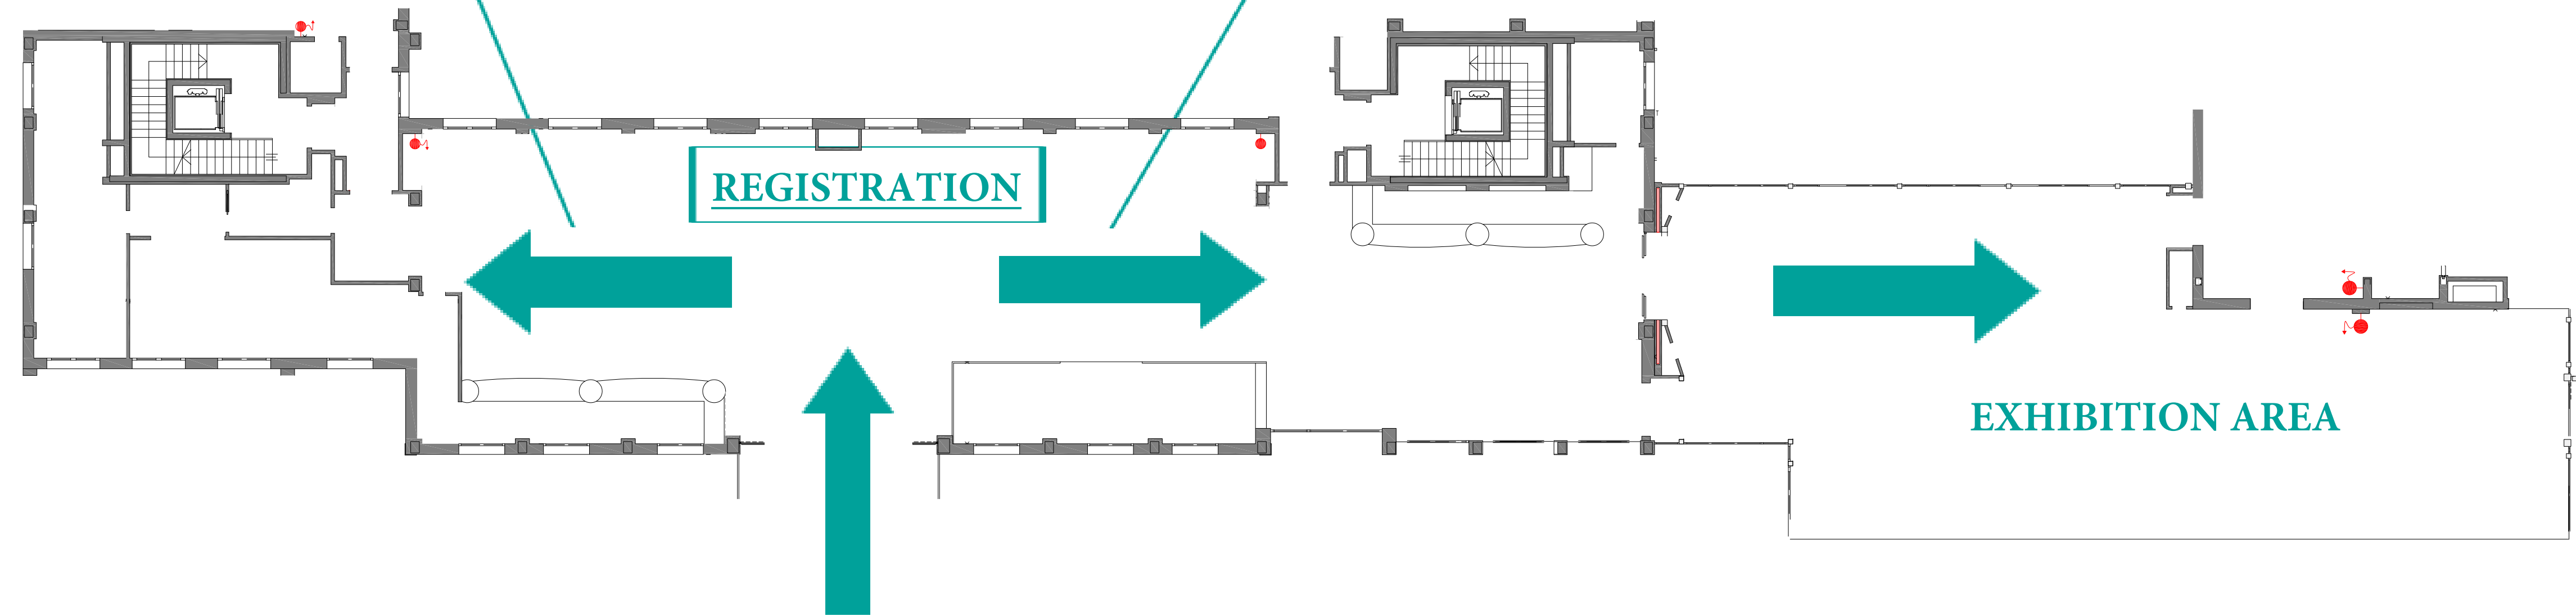

DOWNSTAIRS
*To parallel room
SYDNEY*

RECEPTION
(Thursday 18:30-21:00)

TURN RIGHT
To toilets
EXHIBITION AREA
PLENARY ROOM
&
Parallel rooms
REGENCY
SOFIA
GRACE
AUDREY
LIZ

REGISTRATION

EXHIBITION AREA

Main entrance

SAVOIA HOTEL REGENCY
CONFERENCE CENTRE
GROUND FLOOR

DOWNSTAIRS

*To toilets
&
Parallel rooms
SOFIA
GRACE
AUDREY
LIZ*

SAVOIA HOTEL REGENCY
CONFERENCE CENTRE
BASEMENT

LIFT

HALL

PRIVATE

GRACE

Parallel Room

AUDREY

Parallel Room

SOFIA

Quiet Room
EXCLUSIVE USE FOR
PRESENTERS

WOMENS' TOILETS

MENS' TOILETS

LIZ

Parallel Room