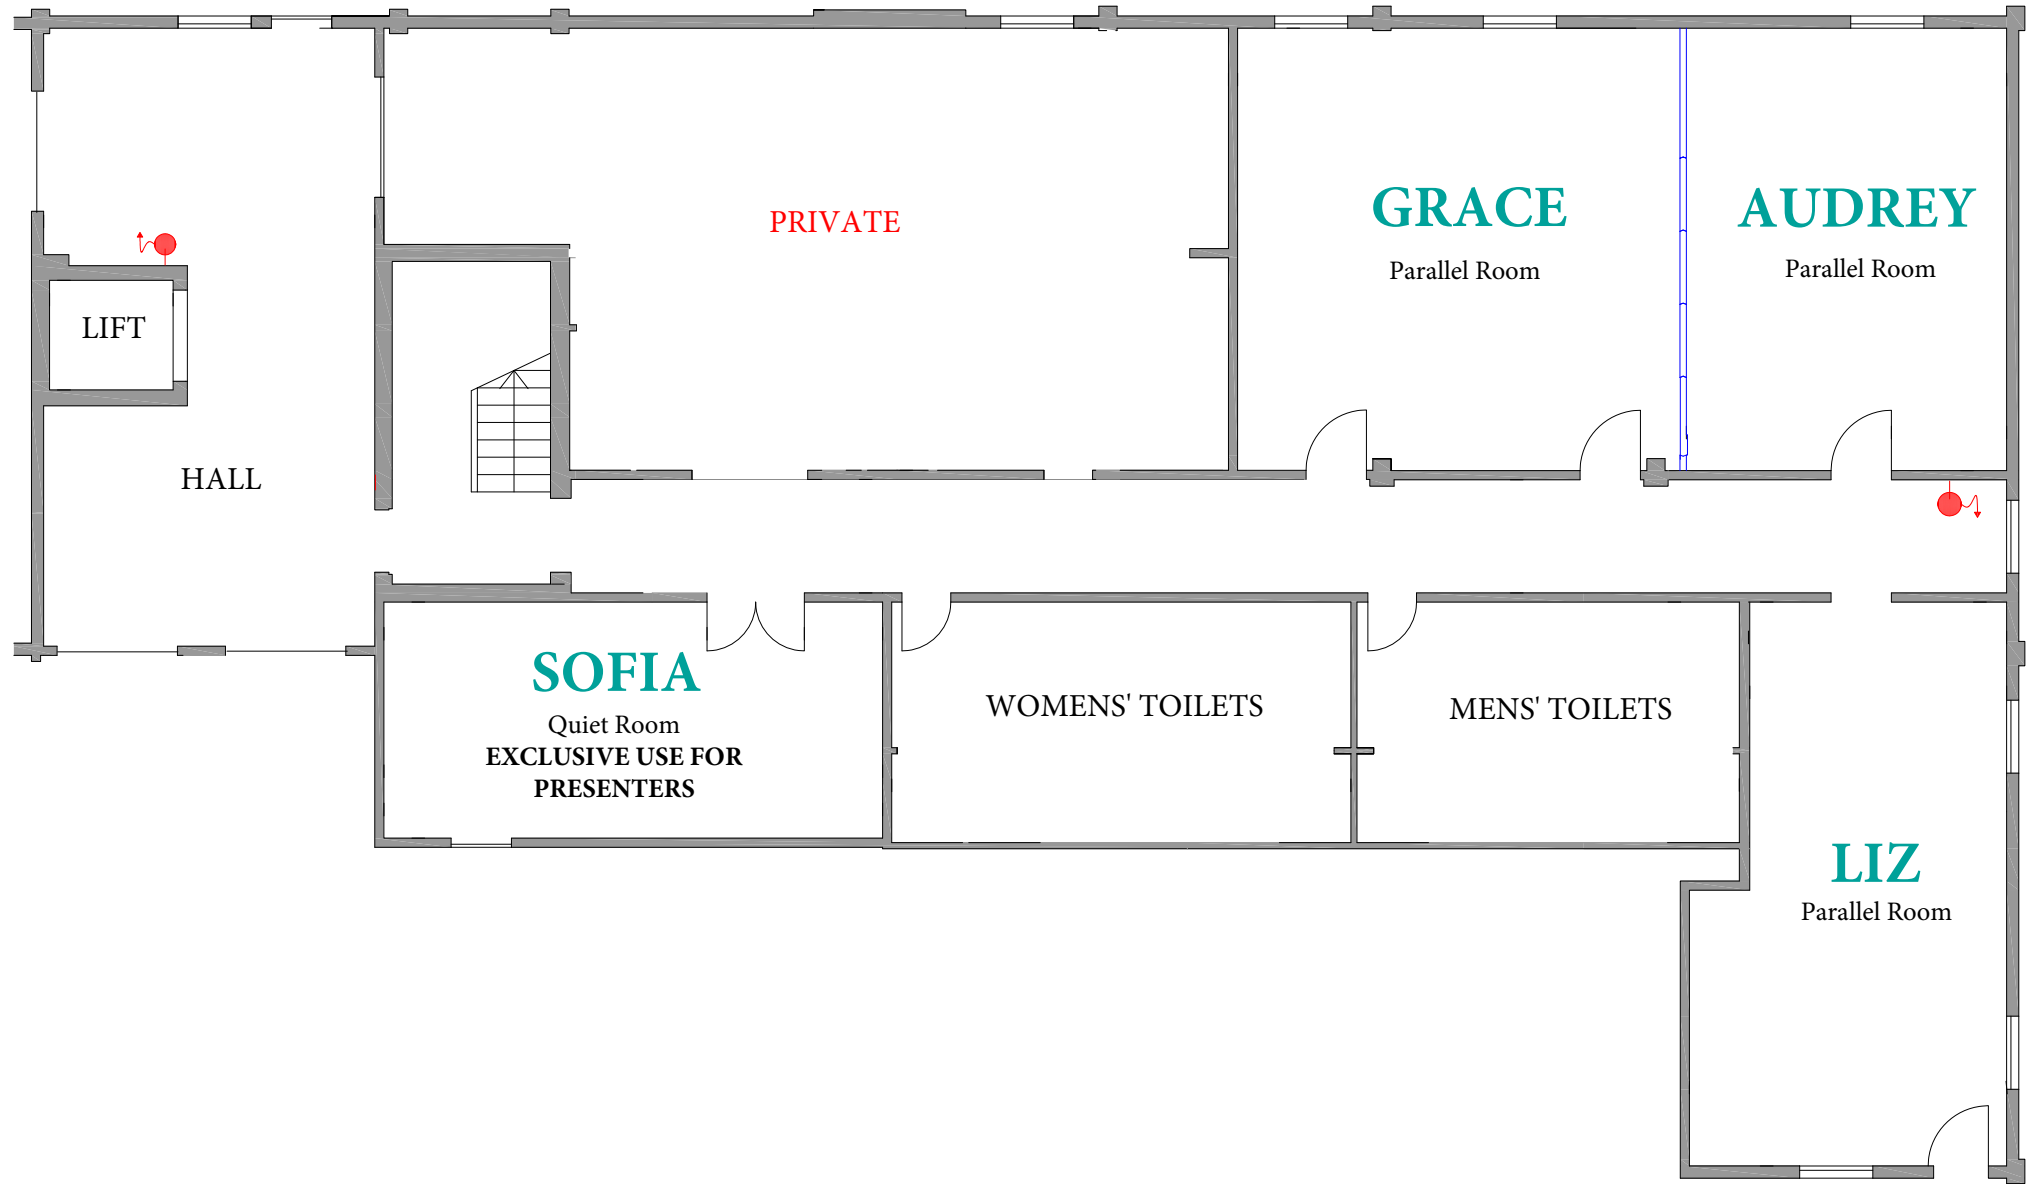

DOWNSTAIRS
*To parallel room
SYDNEY*

RECEPTION
(Thursday 18:30-21:00)

TURN RIGHT
To toilets
EXHIBITION AREA
PLENARY ROOM
&
Parallel rooms
REGENCY
SOFIA
GRACE
AUDREY
LIZ

REGISTRATION

EXHIBITION AREA

Main entrance

SAVOIA HOTEL REGENCY
CONFERENCE CENTRE
GROUND FLOOR

DOWNSTAIRS

*To toilets
&
Parallel rooms
SOFIA
GRACE
AUDREY
LIZ*

SAVOIA HOTEL REGENCY
CONFERENCE CENTRE
BASEMENT

LIFT

HALL

PRIVATE

GRACE

Parallel Room

AUDREY

Parallel Room

SOFIA

Quiet Room
EXCLUSIVE USE FOR
PRESENTERS

WOMENS' TOILETS

MENS' TOILETS

LIZ

Parallel Room